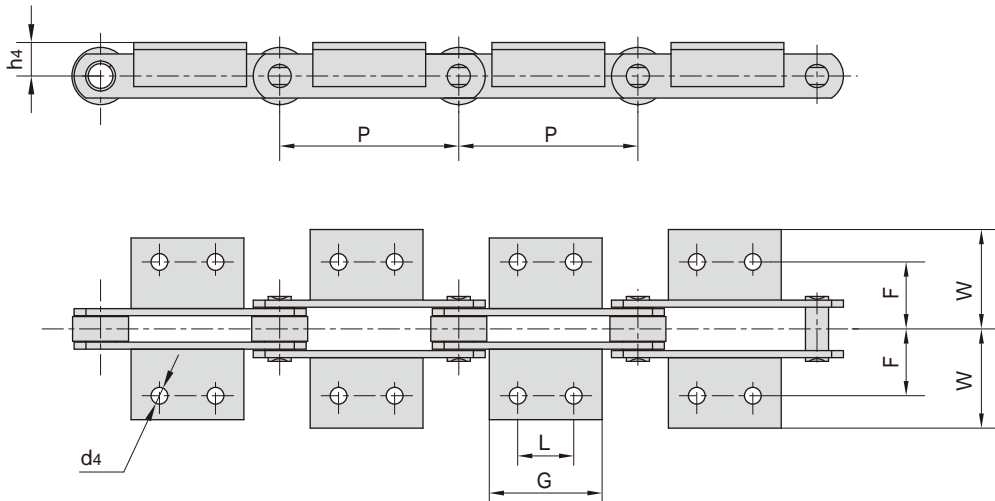

FV

DIN 链号 DIN Chain No.	P	L	G	d <sub>4</sub>	F	W	h <sub>4</sub>
	mm	mm	mm	mm	mm	mm	mm
FV40	50.0		45.0				
	63.0		31.0				
	80.0	25.0	45.0	6.5	25.0	40.5	20.0
	100.0	30.0	50.0				
	125.0	30.0	60.0				
FV63	63.0		40.0				
	80.0	25.0	45.0				
	100.0	30.0	50.0	8.4	34.0	50.0	30.0
	125.0	40.0	60.0				
	160.0	50.0	70.0				
FV90	63.0		30.0				
	80.0	25.0	45.0				
	100.0	30.0	50.0				
	125.0	40.0	60.0	8.4	40.0	64.0	35.0
	160.0	50.0	70.0				
	200.0	60.0	80.0				
	250.0	65.0	85.0				
FV112	100.0	30.0	50.0				
	125.0	40.0	65.0				
	160.0	50.0	75.0	11.0	50.0	70.0	40.0
	200.0	65.0	90.0				
	250.0	80.0	105.0				

附板带一个孔  
Attachments with 1 hole

DIN 链号 DIN Chain No.	P	L	G	d4	F	W	h4
	mm	mm	mm	mm	mm	mm	mm
FV140	100.0	30.0	50.0	6	6 ...Rā	81.0	
	125.0	40.0	60.0				
	160.0	50.0	75.0				
	200.0		105.0				
	250.0		130.0				
	125.0		63.0	13.0	64.0	91.0	
	160.0	50.0	80.0				
	200.0	65.0	110.0				
	250.0	80.0	130.0				
	315.0	100.0	160.0				
	160.0		80.0				
	200.0	65.0	110.0				
	250.0	80.0	130.0				
	315.0	100.0	160.0				
	400.0	100.0	190.0				
	160.0		50.0				
	200.0	65.0	95.0				
	250.0	80.0	130.0				
	315.0	100.0	160.0				
	400.0	100.0	190.0				