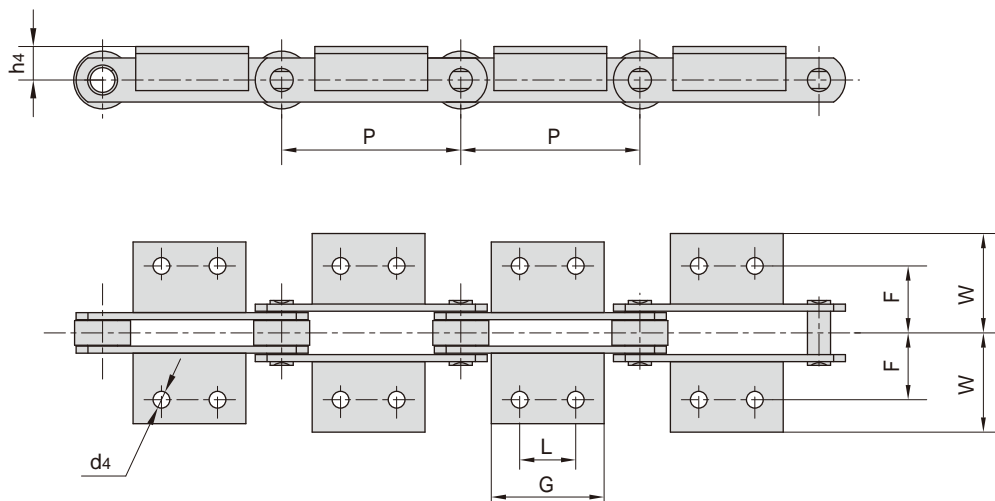

FV

DIN 链号 DIN Chain No.	P	L	G	d <sub>4</sub>	F	W	h <sub>4</sub>
	mm	mm	mm	mm	mm	mm	mm
FV40	50.0		45.0				
	63.0		31.0				
	80.0	25.0	45.0	6.5	25.0	40.5	20.0
	100.0	30.0	50.0				
	125.0	30.0	60.0				
FV63	63.0		40.0				
	80.0	25.0	45.0				
	100.0	30.0	50.0	8.4	34.0	50.0	30.0
	125.0	40.0	60.0				
	160.0	50.0	70.0				
FV90	63.0		30.0				
	80.0	25.0	45.0				
	100.0	30.0	50.0				
	125.0	40.0	60.0	8.4	40.0	64.0	35.0
	160.0	50.0	70.0				
	200.0	60.0	80.0				
	250.0	65.0	85.0				
FV112	100.0	30.0	50.0				
	125.0	40.0	65.0				
	160.0	50.0	75.0	11.0	50.0	70.0	40.0
	200.0	65.0	90.0				
	250.0	80.0	105.0				

附板带一个孔  
Attachments with 1 hole

DIN 链号 DIN Chain No.	P	L	G	d4	F	W	h4
	mm	mm	mm	mm	mm	mm	mm
FV140	100.0	30.0	50.0	6	6 ...Rā	81.0	
	125.0	40.0	60.0				
	160.0	50.0	75.0				
	200.0		105.0				
	250.0		130.0				
	125.0		63.0	13.0	64.0	91.0	
	160.0	50.0	80.0				
	200.0	65.0	110.0				
	250.0	80.0	130.0				
	315.0	100.0	160.0				
	160.0		80.0				
	200.0	65.0	110.0				
	250.0	80.0	130.0				
	315.0	100.0	160.0				
	400.0	100.0	190.0				
	160.0		50.0				
	200.0	65.0	95.0				
	250.0	80.0	130.0				
	315.0	100.0	160.0				
	400.0	100.0	190.0				